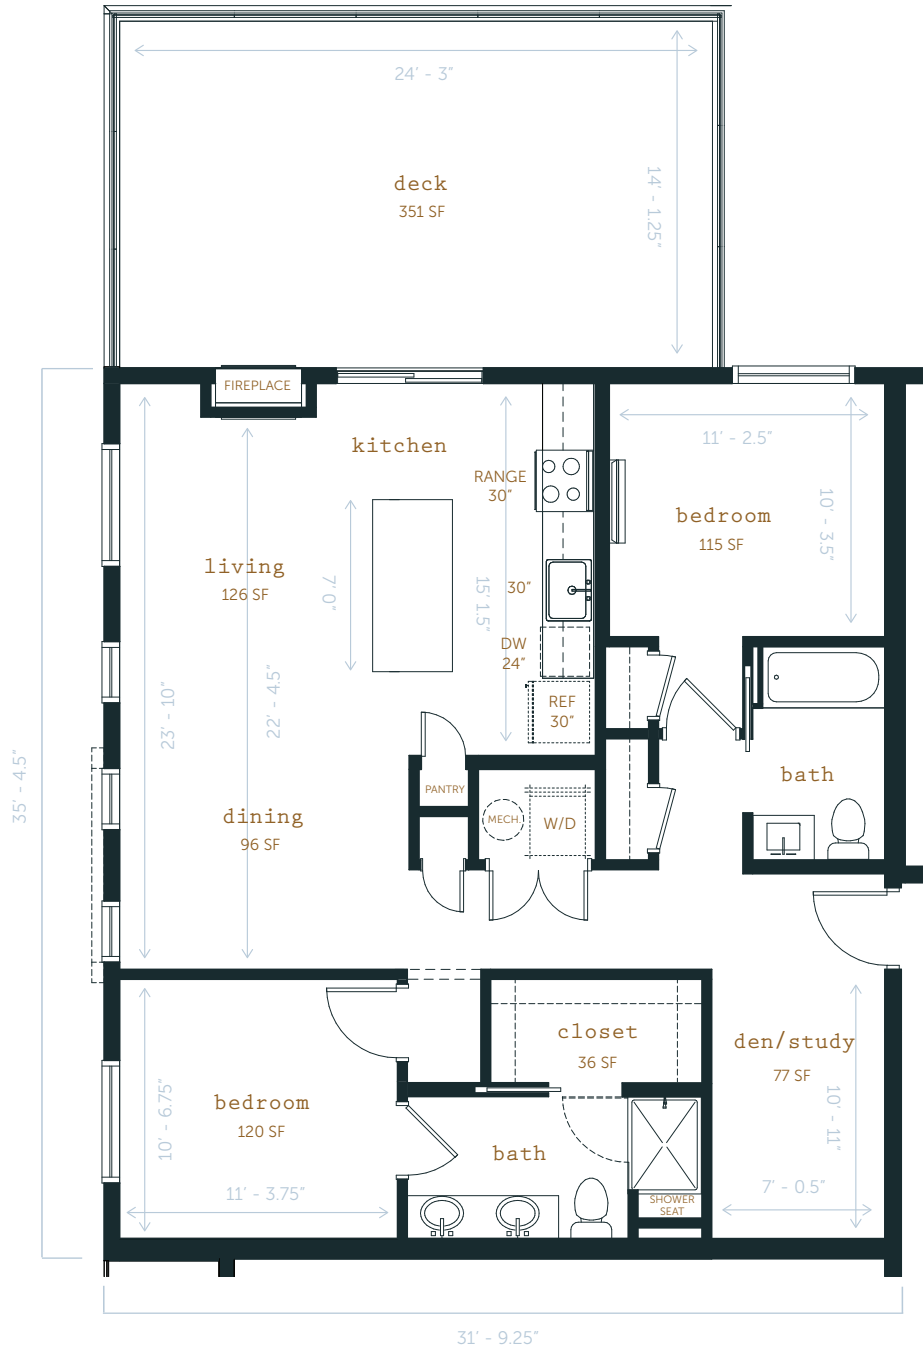

SQ FT: 1,155

UNIT #:

RENT:

MOVE IN:

4390 West 39th Avenue, Denver CO 80212 | 833-LYRIC39 | @lyric_no.39

leasing@lyric39.com | lyric39.com