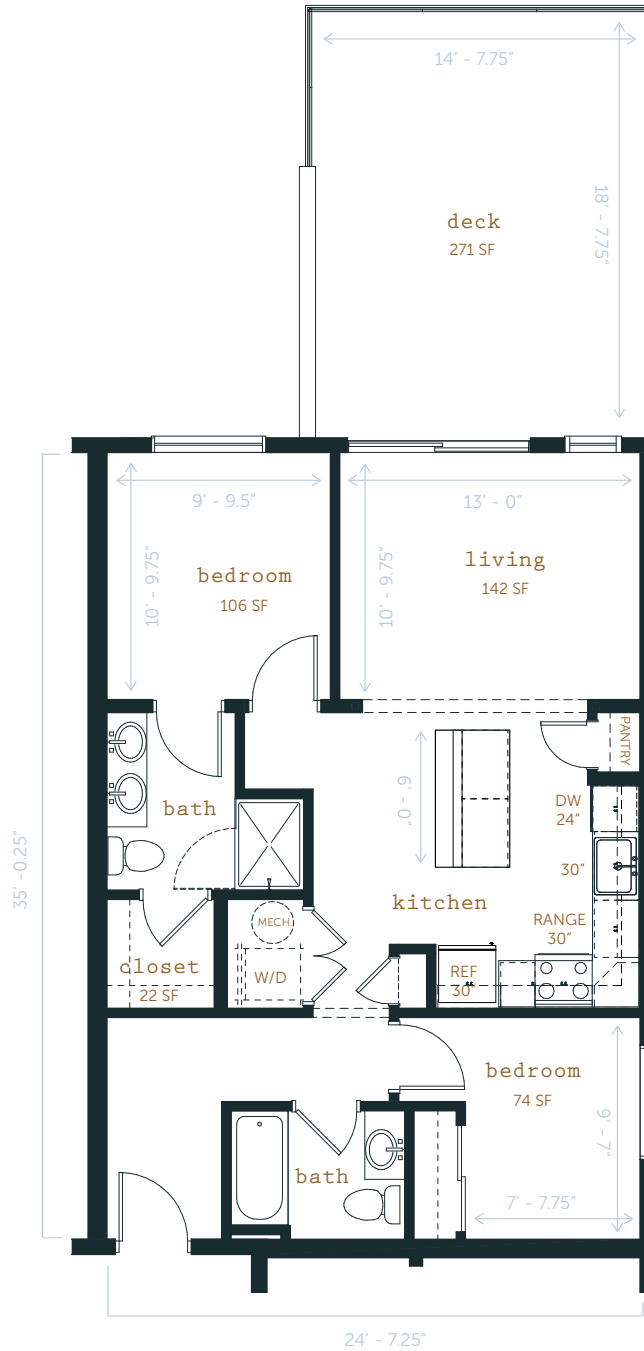

SQ FT: 867

UNIT #:

RENT:

MOVE IN:

4390 West 39th Avenue, Denver CO 80212 | 833-LYRIC39 | @lyric_no.39

leasing@lyric39.com | lyric39.com